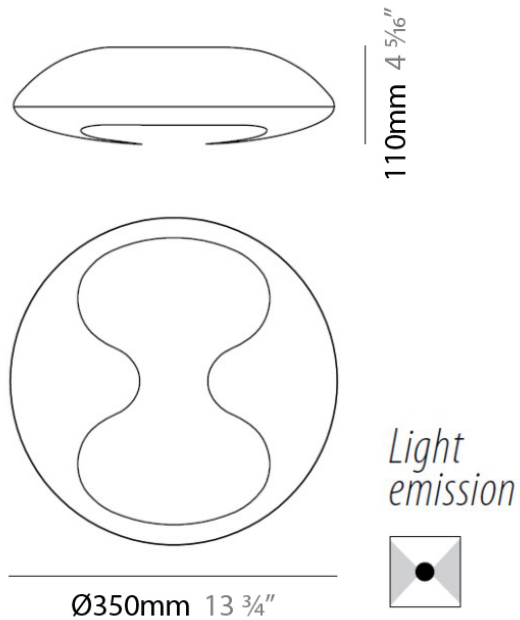

EIGHT SURFACE

D12077

GENERAL

Series: Eight
Division: Design
Mounting Type: Surface
Mounting Location: Ceiling
Subcategory: Ambient

PHYSICAL

Shape: Round
Diameter (mm): 350
Diameter (in): 13 3/4
Height (mm): 110
Height (in): 4 5/16
Light Distribution: Direct
Diffuser: Opal White Acrylic
Fixture Finish: Chrome
Fixture Material: Metal

ELECTRICAL

Number of Lamps: 2
Lamp Type: LED Retrofit / CFL
Lamp Shape: T4
Bulb Included: Bulb Not Included
Max. Wattage Per Lamp (W): 12 / 18
Lamp Base: G24-q2
Driver Included: Yes
Driver Location: Integrated
Driver Type: Ballast - Universal
Input Voltage (V): 120 - 277
Lamp Voltage (V): 120

LED

OPTICAL

RATINGS AND CERTIFICATIONS

Certified By: CSA Certified to UL and CSA Standards
IP rating: IP20